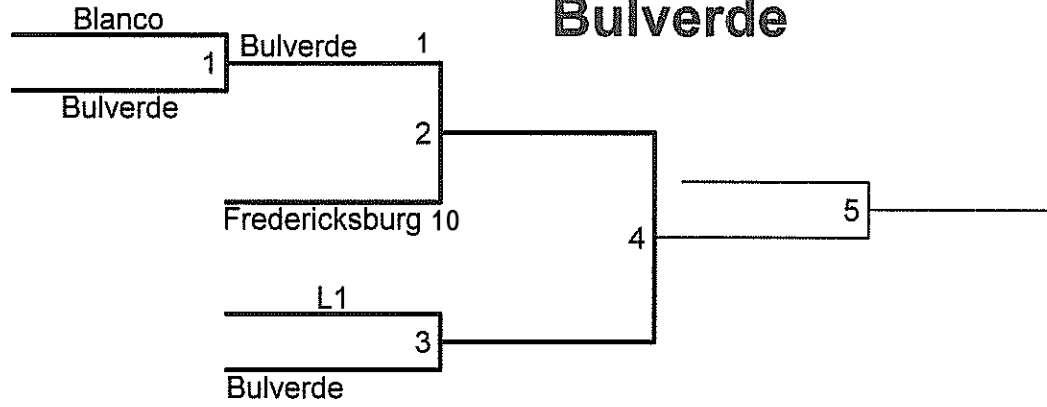

10 & 11 Baseball Bulverde

Game #	Date	Time
#1	6-28-10	7:00 pm
#2	6-29-10	7:00 pm
#3	6-30-10	7:00 pm
#4	7-1-10	7:00 pm
#5	7-2-10	7:00 pm